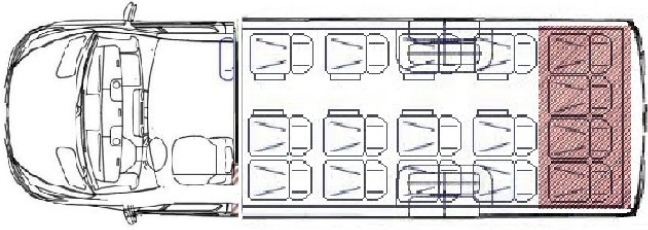

Attachment 2 - Seats - Scheme