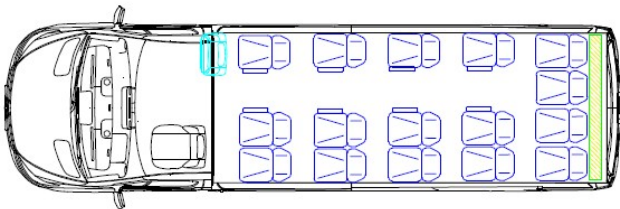

- Features of the seat
  - Newspaper net
  - Table
  - Handles
  - Armrest
  - Side sliding
  - PET
  - Safety belts - 3 pointed
  - Quilted
- Backrest - Adjustable
- **Additional equipment**
- Carpets
  - Corridor
  - Entrance steps
- USB port - Quantity and place - for each seat row
- Camera - Rear
- Marker lamps - Roofing standard 4 pieces
- Button for wheelchair passenger
- Reverse gear horn
- Fridges - In place of the clipboard

Attachments

Attachment 1 - Seats - Scheme