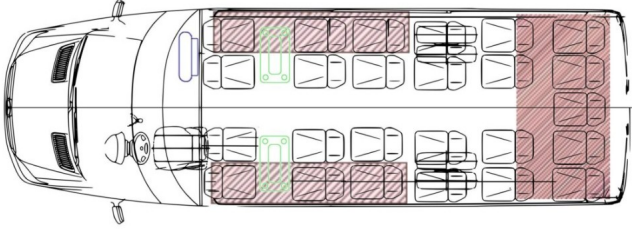

Attachments

Attachment 1 - Seats - Scheme