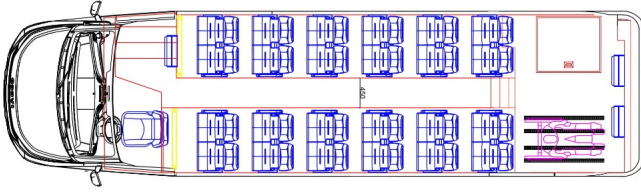

Attachments

Attachment 1 - Seats - Scheme