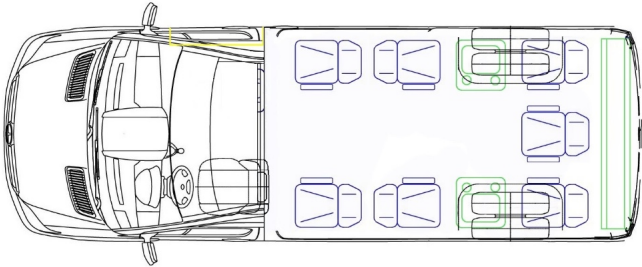

Attachments

Attachment 1 - Seats - Scheme