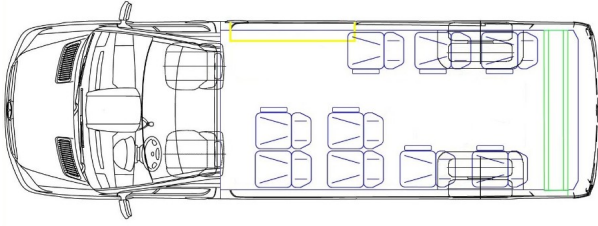

Attachments

Attachment 1 - Seats - Scheme