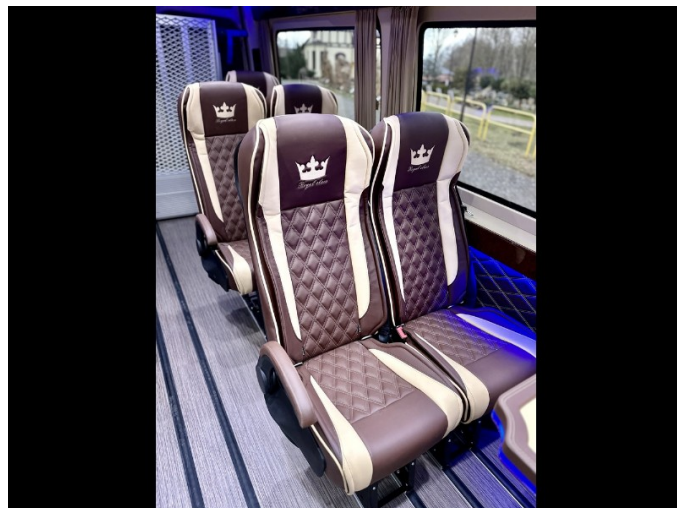

Auto-Cuby Sp. z o.o.
Przemysłowa 2
84-241 Gościcino
VAT NO: PL588 237 59 04

301/SPECIFICATION/2023

Producer	Mercedes Benz - VAN
Model	317CDI 170KM
Specification	Stock vehicle
Transmission	Automatic
External lights	Original LED Performance
VIN	STRONA INTERNETOWA
Number of passengers	8+1
Customer name	STRONA INTERNETOWA
Delivery date	21.03.2023

Selected equipment

BODY WORK

- Length - 5900mm
- Roof
 - Roof hatch - Manual
 - High
- Windows
 - Side - Original double

- Front
 - Original
 - Original + panoramic
 - **Doors**
 - Front
 - Side
 - Rear - Original without glasses
 - **Bumper**
 - Front - Cuby Sport
 - Back - Rear Cuby Sport
 - **Seats mounting** - Floor - floor
 - **Floor** - Flat floor (8 rails)
-

PAINTING

- **Colour** - Black (MB 197)
-

ROOF AIR-CONDITIONING

SHELVES

- **Wave model**
 - **Service sets: vent, light, speaker**
-

UPHOLSTERY

- **Colour** - Beige
 - **Ceiling**
 - **Sides** - Colour - Beige
 - **Dashboard**
 - **Covering**
 - **Laths under and above the windows**
 - **Curtains**
-

- Seat cushion - 45
- Features of the seat
 - Newspaper net
 - Table
 - Handles
 - Armrest
 - Side sliding
 - PET
 - Safety belts - 3 pointed
 - Quilted
 - IsoFix
- Backrest - Adjustable
- **Additional equipment**
- Chrome mirrors
- Chrome handles
- Carpets
 - Corridor
 - Under the seats
- USB port - Quantity and place
- Camera - Backing camera
- Wall behind driver
- Button for wheelchair passenger
- Manual wheelchair ramp
- Safety belts for wheelchair
- Railings
- Automatic side sliding step
- **Towing hook**