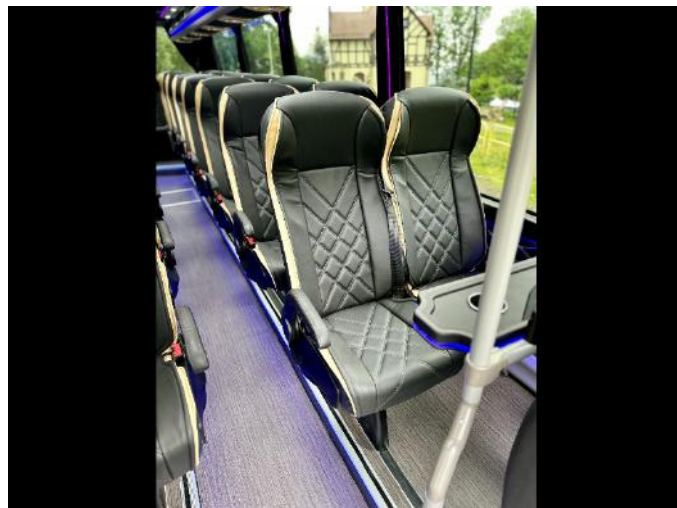

Auto-Cuby Sp. z o.o.
Przemysłowa 2 84-241
Gościcino
NIP: PL588 237 59 04

620/SPECIFICATION/2023

Producer	Iveco - Daily C70
Model	3.0 210 HP
Specification	Stock vehicle
Transmission	Automatic
External lights	Original LED Performance
VIN	STRONA INTERNETOWA
Number of passengers	31+1+1
Customer name	STRONA INTERNETOWA

Selected equipment

BODY WORK

- **Construction** - Between axels 5100mm/8820mm
- **Roof**
  - Roof hatch
    - Quantity - Two
    - Manual
- **Windows**
  - Side - High panoramic double