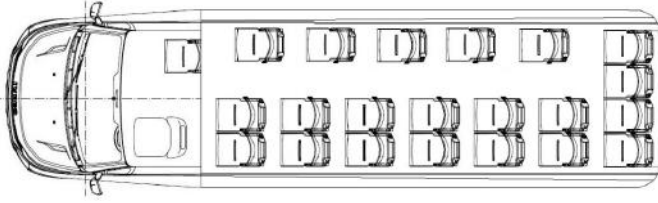

Attachments

Attachment 1 - Seats - Scheme