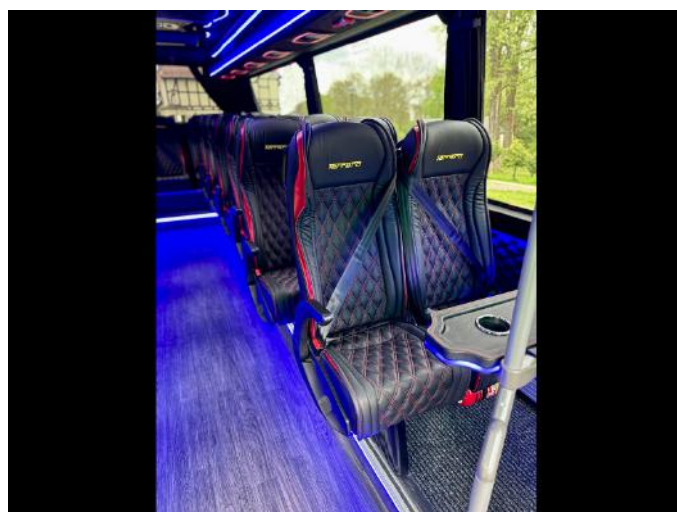

Auto-Cuby Sp. z o.o.
Przemysłowa 2 84-241
Gościcino
NIP: PL588 237 59 04

553/SPECIFICATION/2024
537/SPECIFICATION/2022

Producer	Mercedes Benz - RAMA
Model	519 CDI 190 KM
Specification	Vehicle ordered for the customer
Transmission	Automatic
External lights	Original LED Performance - Front - Rear
VIN	STRONA INTERNETOWA
Number of passengers	22+1+1
Customer name	STRONA INTERNETOWA
Delivery date	22.05.2024
Gross vehicle mass	6800 kg
Telma retarder	Yes

Selected equipment

BODY WORK