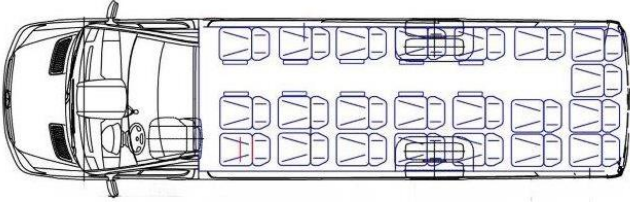

Attachments

Attachment 1 - Seats - Scheme