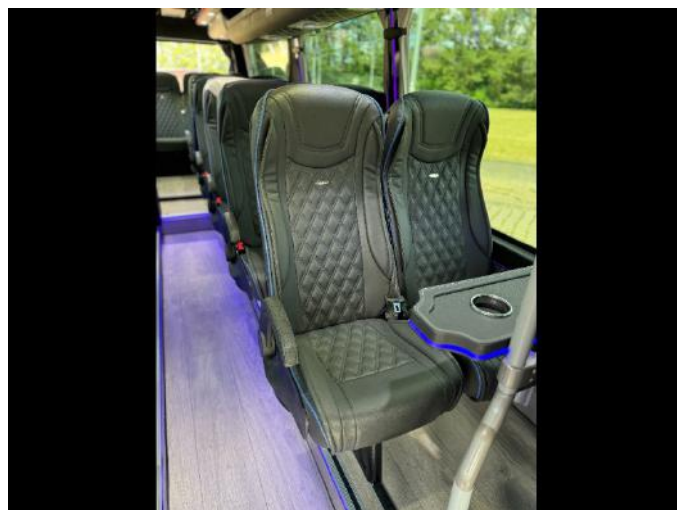

Auto-Cuby Sp. z o.o.
Przemysłowa 2 84-241
Gościcino
NIP: PL588 237 59 04

612/SPECIFICATION/2024

632/SPECIFICATION/2023

Producer	Mercedes Benz - VAN
Model	519 CDI 190 KM
Specification	Stock vehicle
Transmission	Automatic
External lights	Original LED Performance
VIN	STRONA INTERNETOWA
Number of passengers	19+1+1
Customer name	STRONA INTERNETOWA
Gross vehicle mass	5500 kg
Telma retarder	Yes

Selected equipment

BODY WORK

- Extension - Back extension 50
- Roof - Roof hatch - Manual