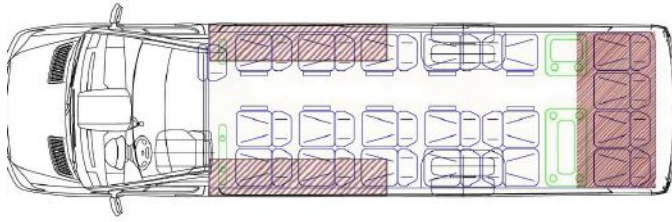

Attachments

Attachment 1 - Seats - Scheme