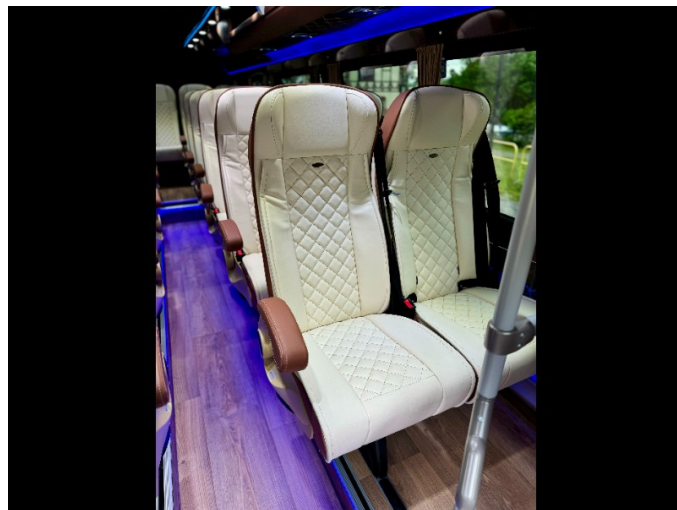

Auto-Cuby Sp. z o.o.
Przemysłowa 2 84-241
Gościcino
NIP: PL588 237 59 04

634/SPECIFICATION/2024

Producer	Mercedes Benz - VAN
Model	519 CDI 190 KM
Specification	Stock vehicle
Transmission	Automatic
External lights	Original LED Performance
VIN	STRONA INTERNETOWA
Number of passengers	22+1+1
Customer name	STRONA INTERNETOWA
Delivery date	27.06.2024
Gross vehicle mass	6100 kg
Telma retarder	Yes

Selected equipment

BODY WORK

- Extension - Extension between axels + back
- Roof - Roof hatch - Manual