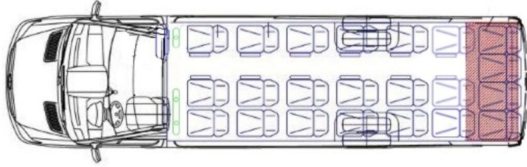

Attachments

Attachment 1 - Seats - Scheme