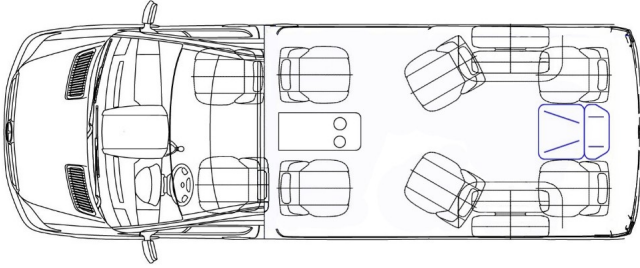

Attachments

Attachment 1 - Seats - Scheme