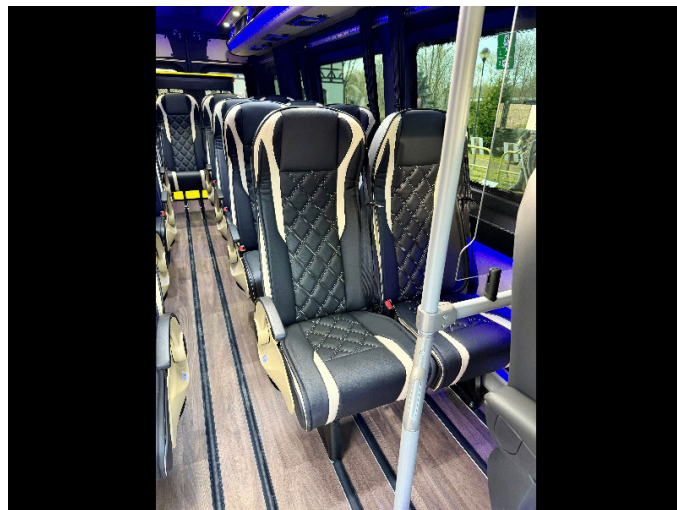

Auto-Cuby Sp. z o.o.
Przemysłowa 2
84-241 Gościcino
NIP: PL588 237 59 04

773/SPECIFICATION/2026

Preview photos

Producer	Mercedes Benz - VAN
Model	519 CDI 190 KM
Specification	Stock vehicle
Engine capacity	1950 cm ³
Transmission	Automatic, 9G - TRONIC
External lights	Original LED Performance
VIN	STRONA INTERNETOWA
Number of passengers	16+1
Customer name	STRONA INTERNETOWA
Delivery date	28.04.2026
Gross vehicle mass	5500 kg
Telma retarder	No

Selected equipment

BODYWORK

- **Roof** - Roof hatch 63x97 - Manual
 - **Windows**
 - Side - Fake panoramic double
 - Front - Original
 - **Doors**
 - Front - Electric
 - Rear - Original with glasses
 - **Lifting** - Standard Lifting
 - **Bumper**
 - Front - Cuby Sport Diamond
 - Back - Rear Original
 - **Seats mounting** - Floor - floor
 - **Floor** - Flat floor (8 rails) - Aluminium
-

PAINTING

- **Colour** - White (MB 147)
 - **Additional painted parts** - Mirrors
-

ROOF AIR-CONDITIONING

- **Distribution** - In shelves
 - **Model** - Webasto 10kW
-

SHELVES

- **Standard:** cream color - With A/C chanel
 - **Service sets:** vent, light, speaker - Material between service sets - creamy eco leather
-

UPHOLSTERY

- **Ceiling** - Fabric headliner - black
 - **Sides**
 - Material - Soft / textile
 - Colour - Black
 - Texture - Smooth
 - **window niches** - black
 - **Anti-slip floor covering**
 - **Finishing of the elements in the hydrographic**
 - **Curtains** - black
-