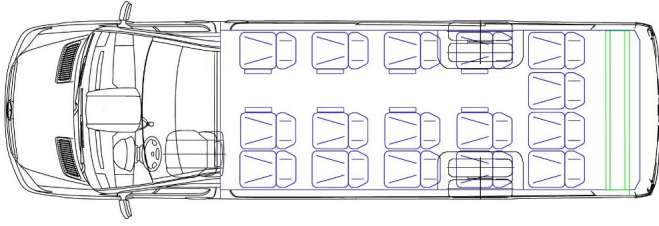

Attachments

Attachment 1 - Seats - Scheme