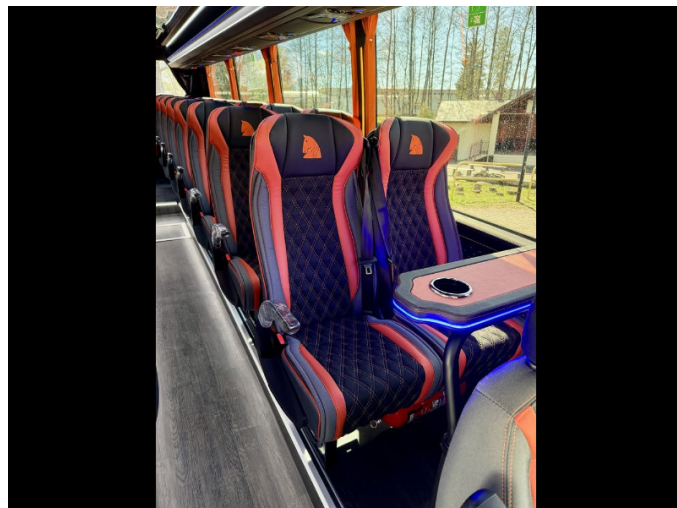

Auto-Cuby Sp. z o.o.
Przemysłowa 2
84-241 Gościcino
NIP: PL588 237 59 04

793/SPECIFICATION/2026

Preview photos

Producer	Iveco - Daily C70
Model	3.0 210 HP
Specification	Stock vehicle
Engine capacity	2998 cm³
Transmission	Automatic
External lights	Original LED Performance
VIN	STRONA INTERNETOWA
Number of passengers	31+1+1
Customer name	STRONA INTERNETOWA
Delivery date	08.05.2026
Gross vehicle mass	7200 kg
Telma retarder	Yes