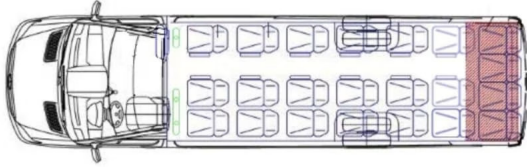

Attachments

Attachment 1 - Seats - Scheme