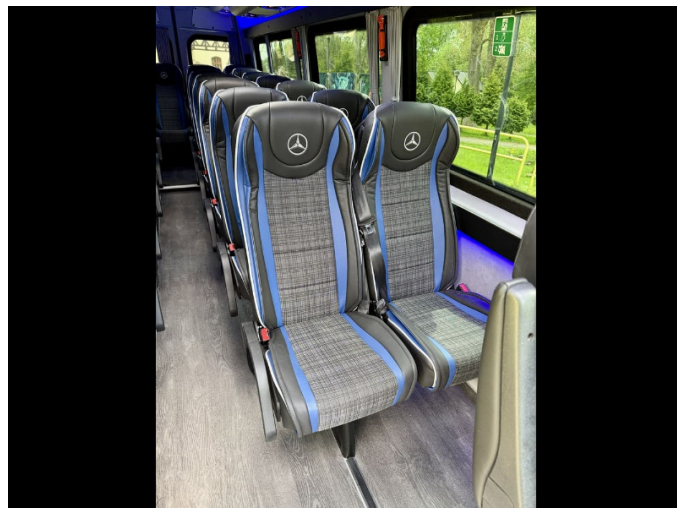

Auto-Cuby Sp. z o.o.
Przemysłowa 2
84-241 Gościcino
NIP: PL588 237 59 04

830/SPECIFICATION/2026

Preview photos

Producer	Mercedes Benz - VAN
Model	519 CDI 190 KM
Specification	Stock vehicle
Engine capacity	1950 cm ³
Transmission	Automatic
External lights	Original LED Performance
VIN	STRONA INTERNETOWA
Number of passengers	19+1+1/22+1+1
Customer name	STRONA INTERNETOWA
Delivery date	29.05.2026
Gross vehicle mass	5500 kg
Telma retarder	Yes

Selected equipment

BODYWORK

- **Extension** - Back extension
 - **Roof** - Roof hatch 63x97
 - **Trunks**
 - Side - Twin side
 - Rear - Deepened with preparation for the hook
 - **Windows**
 - Side - Fake panoramic double
 - Front - Original + panoramic
 - **Doors**
 - Front - Electric
 - Rear - Original with glasses
 - **Lifting** - Auto Cuby Bodykit
 - **Bumper**
 - Front - Cuby Sport Panamericana
 - Back - Rear Cuby Sport
 - **Seats mounting** - Floor - wall
 - **Floor** - Full
-

SHELVES

- **Wave model**
 - **Service sets: vent, light, speaker** - Material between service sets
-

UPHOLSTERY

- **Ceiling** - Fabric headliner
- **roof above driver**
- **Sides**
 - Material - Soft / textile
 - Colour - Gray
 - Texture - Smooth
- **window niches** - black